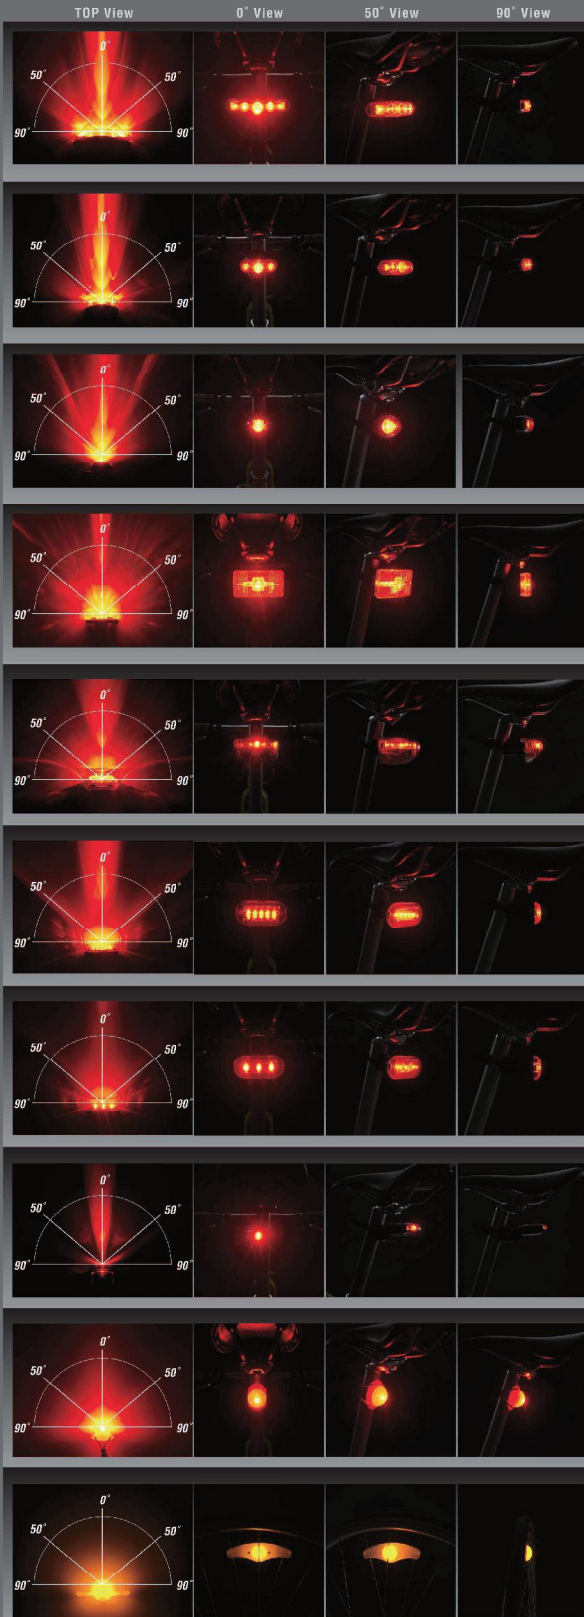

CATEYE SAFETY LIGHTS

SUMMER 2012

RAPID 5 WIDE & SPOT BEAM

LR03(AAA)×2
RAPID: App. 50hr
PULSE: App. 50hr
FLASHING: App. 100hr
CONSTANT: App. 15hr
MOUNT: ø12-32mm
*OPTION
RM-1BRACKET, CLOTHING CLIP
REAR RACK MOUNT

RAPID 3 SPOT BEAM

LR6(AA)×1
-F: RAPID: App. 35hr
FLASHING: App. 80hr
CONSTANT: App. 6hr
MOUNT: ø22.2-32mm
*OPTION
CLOTHING CLIP
-R: RAPID: App. 20hr
FLASHING: App. 80hr
CONSTANT: App. 3hr
MOUNT: ø12-32mm
*OPTION
RM-1BRACKET
REAR RACK MOUNT
CLOTHING CLIP

RAPID 1 USB RECHARGEABLE

Li-ion (USB CHARGE: App. 4hr)
-F: RAPID: App. 25hr
PULSE: App. 25hr
FLASHING: App. 40hr
CONSTANT: App. 5hr
MOUNT: ø22.2-32mm
*OPTION
CLOTHING CLIP
-H: RAPID: App. 10hr
PULSE: App. 10hr
FLASHING: App. 15hr
CONSTANT: App. 2hr
MOUNT: ø21.5-32mm
*OPTION
RM-1BRACKET, CLOTHING CLIP
REAR RACK MOUNT

REFLEX AUTO / REFLEX AUTO LIGHT (REFLEX AUTO ONLY) REFLECTOR 180°+ VISIBILITY

LR03(AAA)×2
-F: RAPID: App. 40hr
LONG-LIFE: App. 60hr
PULSE: App. 40hr
FLASHING: App. 60hr
CONSTANT: App. 40hr
MOUNT: ø22.2-31.8mm
-R: RAPID: App. 60hr
LONG-LIFE: App. 120hr
PULSE: App. 30hr
FLASHING: App. 100hr
CONSTANT: App. 30hr
MOUNT: ø21.5-31.8mm
REAR RACK MOUNT

BLITZ AUTO AUTO LIGHT 180°+ VISIBILITY

LR6(AA)×2
RAPID: App. 200hr
FLASHING: App. 400hr
CONSTANT: App. 200hr
MOUNT: ø12-32mm
REAR RACK MOUNT
*OPTION
CLOTHING CLIP

TL-LD150 STANDARD 5 LEDs

LR03(AAA)×2
FLASHING: App. 90hr
CONSTANT: App. 45hr
RANDOM: App. 90hr
MOUNT: -F ø18-32mm + CLOTHING CLIP
-R ø12-32mm + CLOTHING CLIP
*OPTION
-R: RM-1BRACKET, REAR RACK MOUNT

TL-LD130 STANDARD 3 LEDs

LR03(AAA)×2
FLASHING: App. 150hr
CONSTANT: App. 75hr
RANDOM: App. 150hr
MOUNT: -F ø18-32mm + CLOTHING CLIP
-R ø12-32mm + CLOTHING CLIP
*OPTION
-R: RM-1BRACKET, REAR RACK MOUNT

SOLAR AUTO LIGHT SOLAR RECHARGEABLE

CAPACITOR
FLASHING: App. 5hr
MOUNT: -F ø22.2-32mm
-R ø12-32mm
*OPTION
CLOTHING CLIP
-R: REAR RACK MOUNT

LOOP 360° VISIBILITY

CR2032×2
FLASHING: App. 50hr
CONSTANT: App. 30hr
MOUNT: ø22-35mm

ORBIT 360° VISIBILITY

CR2032×2
FLASHING: App. 50hr
CONSTANT: App. 30hr
MOUNT: Wheels
Wheel Size: 16 - 27 inch
Spoke Type: No. 136
No. 166
Spoke Count: 32 or 36

AUTO LIGHT
Auto on/off controlled by motion and light optic sensors to automatically turn light on when darkness and motion are detected.

OPTICUBE™ TECHNOLOGY
Our proprietary OptiCube™ lens technology maximizes brightness for greater visibility.

RECHARGEABLE TECHNOLOGY
Solar Cells recharge the battery under direct sunlight. USB rechargeable products recharge the batteries from any USB port.

REFLECTOR TECHNOLOGY
Our reflector technology exceeds highest government standards for reflective capabilities in USA (CPSC), Great Britain (BS), Europe (ECE) and Japan (JIS).

Web site <http://www.cateye.com/>